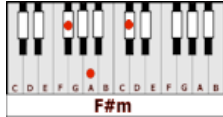

MAKE IT WITH YOU – Bread (E)

GUITAR / KEYBOARD CHORDS:

E = o221oo

F#m = 244222

A = xo222o

G#m = 466444

B7 = x212o2

Db = xx3121

B = xx4442

INTRO: E F#m X2

E F#m E F#m
 Hey, have you ever tried.....really reaching out for the other side?
A G#m F#m B7
 I may be climbing on rainbows.....but, baby, here goes

E F#m E F#m
 Dreams, they're for those who sleep.....life is for us to keep
A G#m Db B7 (sustain)
 And if you're wondering what this song is leading to

(N.C.) E F#m
CHORUS: I want to make it with you
E A - G#m - F#m - B7
I really think that we could make it, girl

E F#m E F#m
 No, you don't know me well.....and every little thing, only time will tell
A G#m F#m B7
 If you believe the things that I do.....and we'll see it through

E **F#m** **E** **F#m**
Life can be short or long.....love can be right or wrong
A **G#m** **Db** **B7** (sustain)
And if I chose the one I'd like to help me through

(N.C.) **E** **F#m**
CHORUS: I'd like to make it with you
E **A - G#m - F#m - B7**
I really think that we could make it, girl