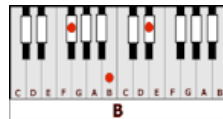

MAKE IT WITH YOU – Bread (E)

GUITAR / KEYBOARD CHORDS:

E = o221oo

F#m = 244222

A = xo222o

G#m = 466444

B7 = x212o2

Db = xx3121

B = xx4442

INTRO: E F#m X2

E F#m E F#m
 Hey, have you ever tried.....really reaching out for the other side?
A G#m F#m B7
 I may be climbing on rainbows.....but, baby, here goes

E F#m E F#m
 Dreams, they're for those who sleep.....life is for us to keep
A G#m Db B7 (sustain)
 And if you're wondering what this song is leading to

(N.C.) E F#m
CHORUS: I want to make it with you
E A - G#m - F#m - B7
I really think that we could make it, girl

E F#m E F#m
 No, you don't know me well.....and every little thing, only time will tell
A G#m F#m B7
 If you believe the things that I do.....and we'll see it through

E **F#m** **E** **F#m**
Life can be short or long.....love can be right or wrong
A **G#m** **Db** **B7** (sustain)
And if I chose the one I'd like to help me through

(N.C.) **E** **F#m**
CHORUS: I'd like to make it with you
E **A - G#m - F#m - B7**
I really think that we could make it, girl